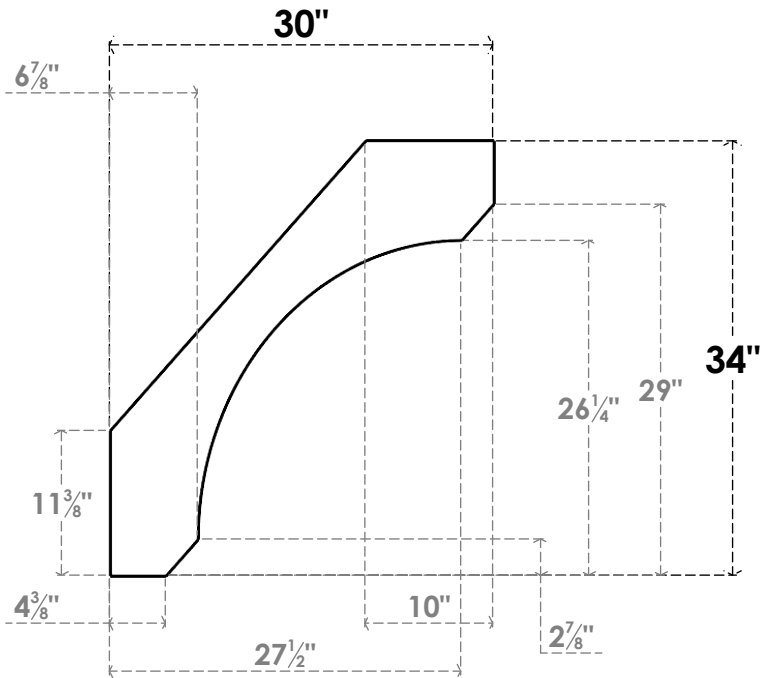

ITEM NUMBER: BRCPC060X30000X34000LEC

6"W X 30"D X 34"H LEGACY ARCHITECTURAL GRADE PVC CLOSED KNEE BRACE

SIDE PROFILE

FRONT PROFILE

ISOMETRIC

EKENA MILLWORK
2300 WEST MAIN ST.
CLARKSVILLE, TX 75426
TOLL FREE: 866-607-0453
WWW.EKENAMILLWORK.COM