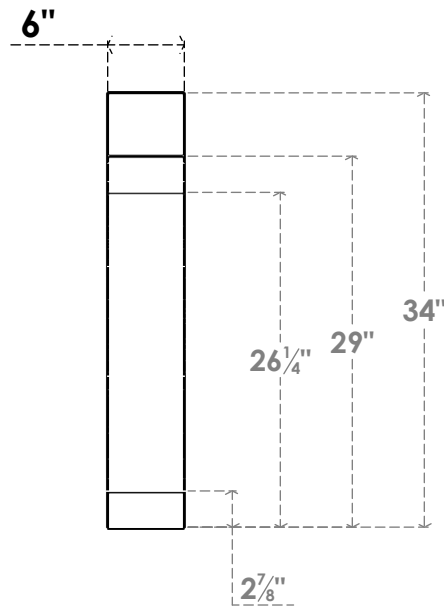

ITEM NUMBER: BRCPC060X30000X34000LEC

6"W X 30"D X 34"H LEGACY ARCHITECTURAL GRADE PVC CLOSED KNEE BRACE

SIDE PROFILE

FRONT PROFILE

ISOMETRIC

EKENA MILLWORK
2300 WEST MAIN ST.
CLARKSVILLE, TX 75426
TOLL FREE: 866-607-0453
WWW.EKENAMILLWORK.COM

NOTES

1. INSTALLATION TO BE COMPLETED IN ACCORDANCE WITH MANUFACTURER'S SPECIFICATIONS.
2. DRAWING MAY NOT BE TO SCALE
3. THIS DRAWING IS INTENDED FOR DESIGN AND PLANNING PURPOSES ONLY.
4. ALL INFORMATION CONTAINED HEREIN WAS CURRENT AT THE TIME OF DEVELOPMENT BUT MUST BE REVIEWED AND APPROVED BY THE PRODUCT MANUFACTURER TO BE CONSIDERED ACCURATE.
5. ARCHITECTURAL GRADE PVC PRODUCTS ARE MADE FROM EXPANDED CELLULAR PVC AND COME NATURALLY WHITE BUT MAY BE PAINTED